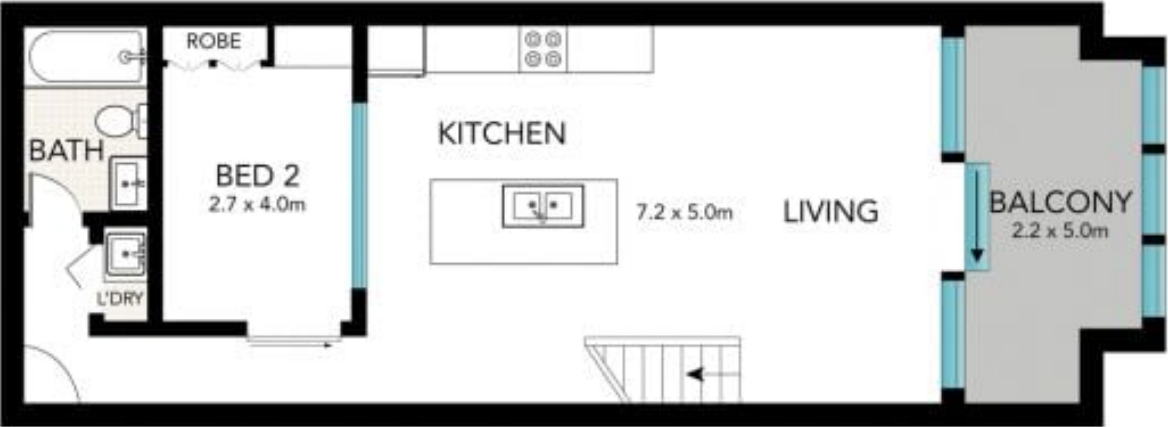

709/46 Riley Street, Woolloomooloo

2  2  0 

2 Bedroom New York Style Apartment

Come and experience what everyone is talking about - New York has come to Sydney!

Located for lifestyle in the recently redeveloped 'Cityford Building', this apartment offers oversized proportions, 6 meter high ceilings, top quality finishes and numerous entertaining area's.

6 Month Lease Only

LEASED

View
As advertised or
By appointment

Joshua Allen
0404 184 158

JT ALLEN

FIRST FLOOR

SECOND FLOOR

INT: 79 m²
EXT: 24 m²

This floor plan was prepared by WWW.CRYINGOUTLOUD.COM.AU for illustration purposes only. This document does not constitute any part of an offer or contract. Dimensions are approximate only. Copyright © 2017 Crying Out Loud. All Rights Reserved.