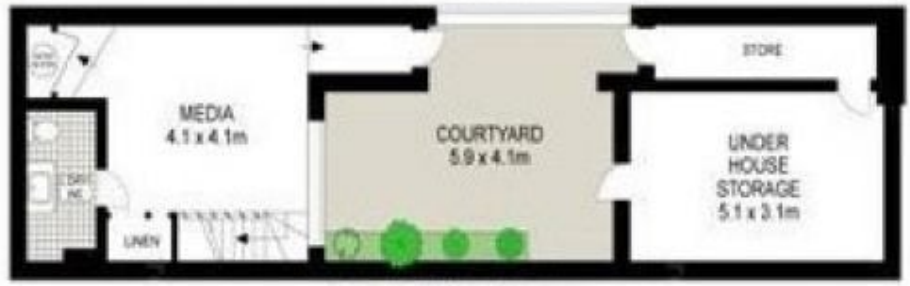

LOWER GROUND FLOOR

18B HARRIS STREET

PADDINGTON