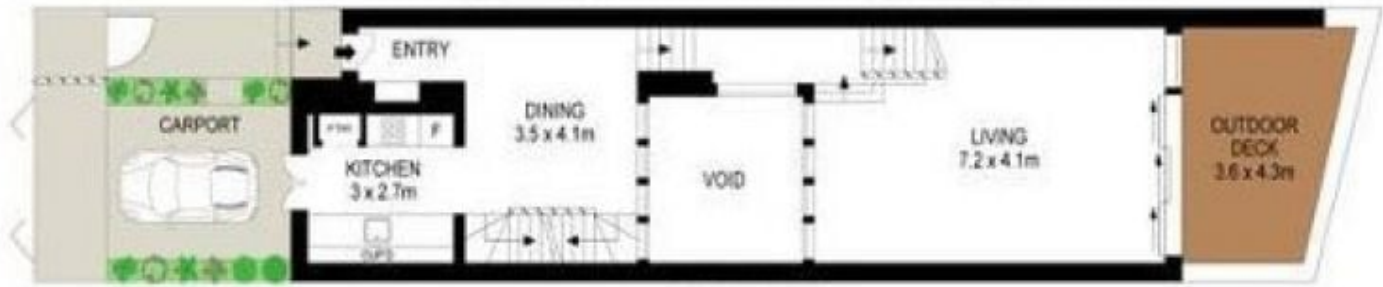

GROUND FLOOR